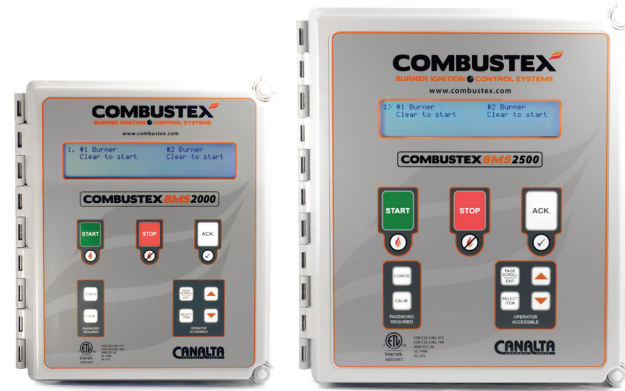

# COMBUSTEX **BMS**

## The Combustex BMS 2000 Series

*B149.3 Compliant  
Burner Management System*

### For the BMS-2000

Item	Qty.	Description	Part No.
1	1	Front Door with Keypad	BMS-KB
2	1	Front Circuit Board	BMS-03A-5.03L
3	1	Ribbon Cable	BMS-RCC
4	1	Back Circuit Board	BMS-03B